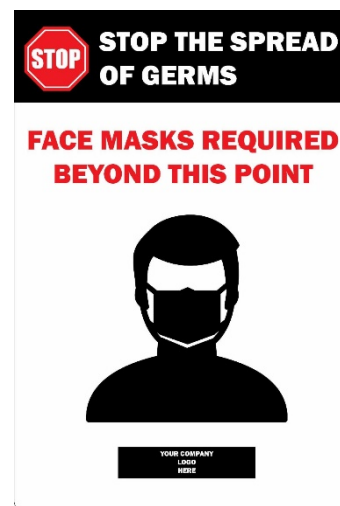

Need fence banners? Need floor graphics?
Want to add your logo?