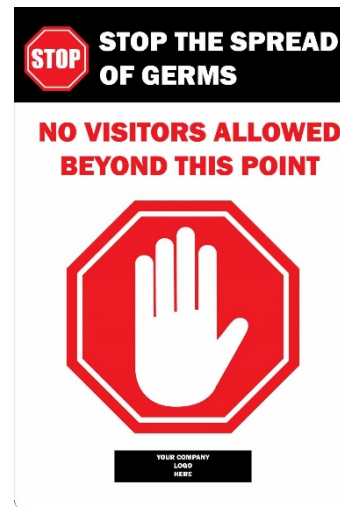

Face Masks Required Sign

12x18 sign printed on 3mm Sintra. Lightweight and can be taped or screwed to a wall or put in a standing sign holder.

- 1 12x18 Sintra Sign - $20/ea
- 2-5 12x18 Sintra Signs - $15/ea
- 6-10 12x18 Sintra Signs - $11/ea

To place or customize an order contact your sales rep or [CLICK HERE](#)