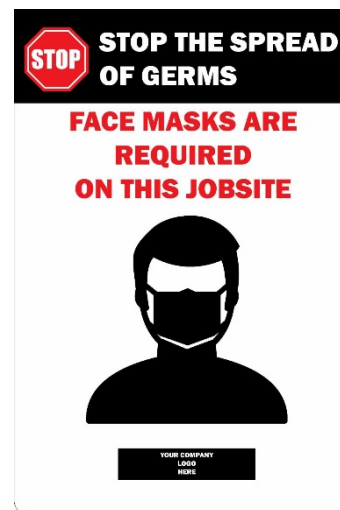

Face Masks Required Beyond This Point Sign

12x18 sign printed on 3mm Sintra. Lightweight and can be taped or screwed to a wall or put in a standing sign holder.

- 1 12x18 Sintra Sign - $20/ea
- 2-5 12x18 Sintra Signs - $15/ea
- 6-10 12x18 Sintra Signs - $11/ea

To place or customize an order contact your sales rep or [CLICK HERE](#)